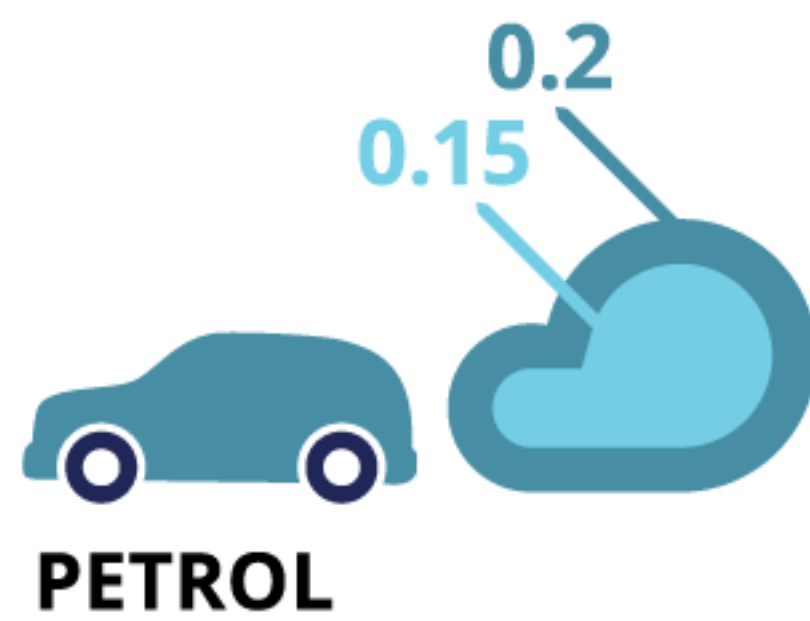

Comparison of NO_x emission standards for different Euro classes

EURO 3
2000

EURO 4
2005

EURO 5
2009

EURO 6
2014

EURO EMISSION LIMIT

REAL-WORLD MEASUREMENT VALUES