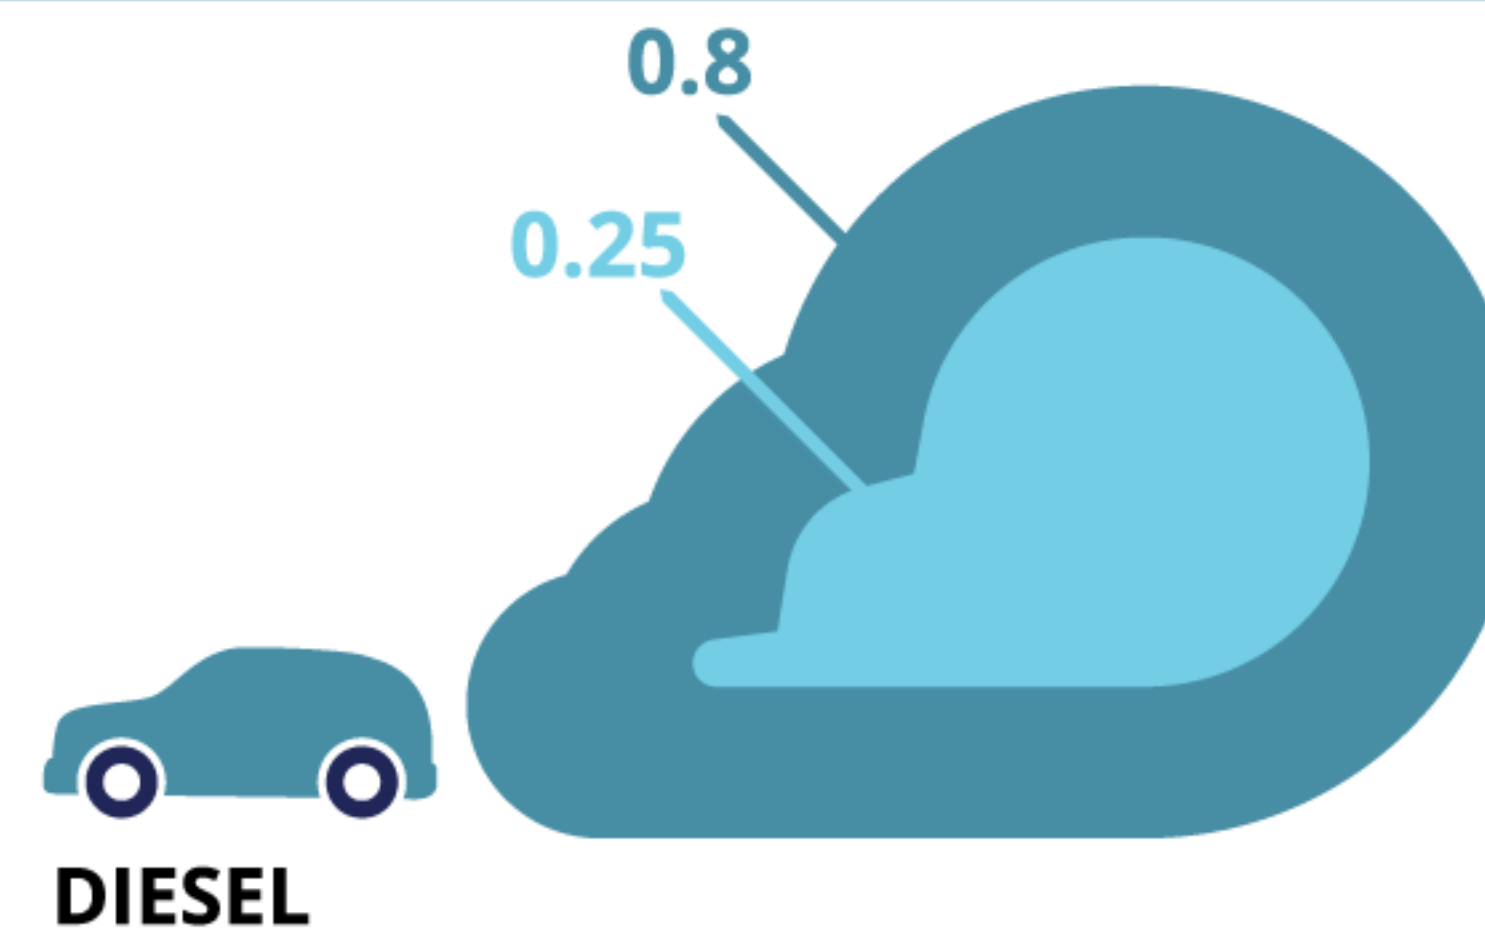

Comparison of NO_x emission standards for different Euro classes

EURO 3
2000

EURO 4
2005

EURO 5
2009

EURO 6
2014

EURO EMISSION LIMIT

REAL-WORLD MEASUREMENT VALUES