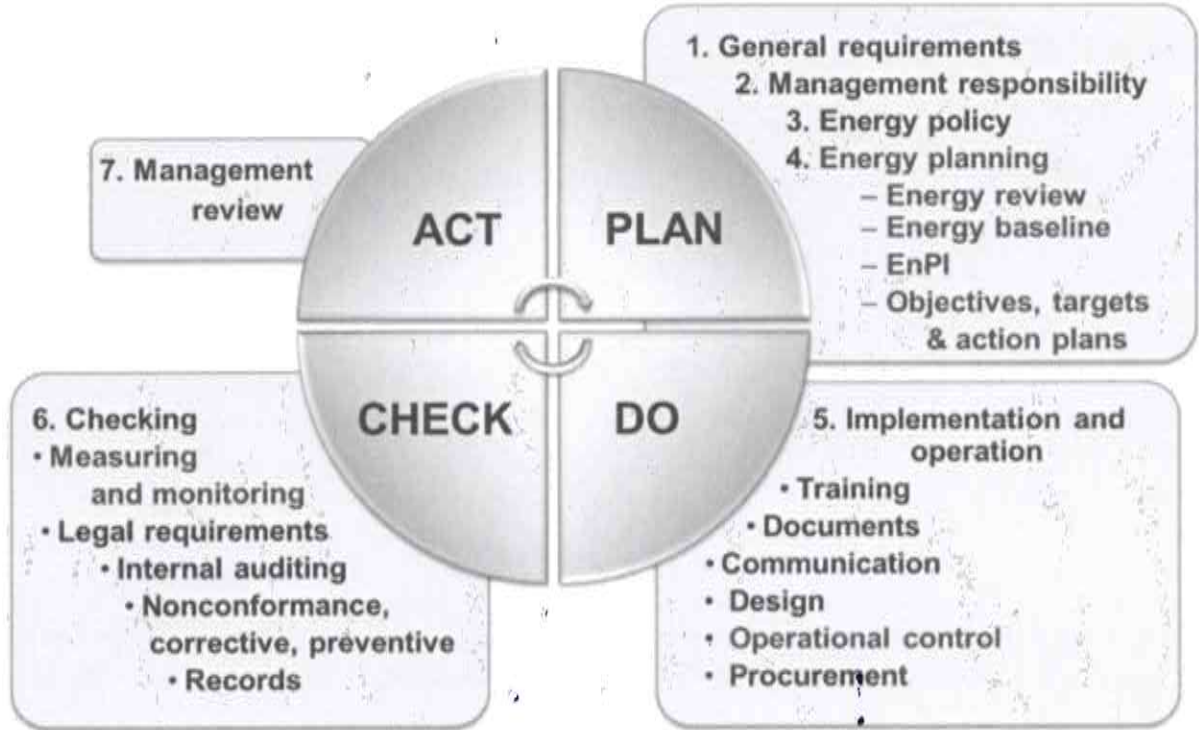

Fonte: DOE, SEP program.

Light blue text represents new data-driven sections in ISO 50001 that are not in ISO 9001 & ISO 14001

CARLO CUZZATTA
alt all